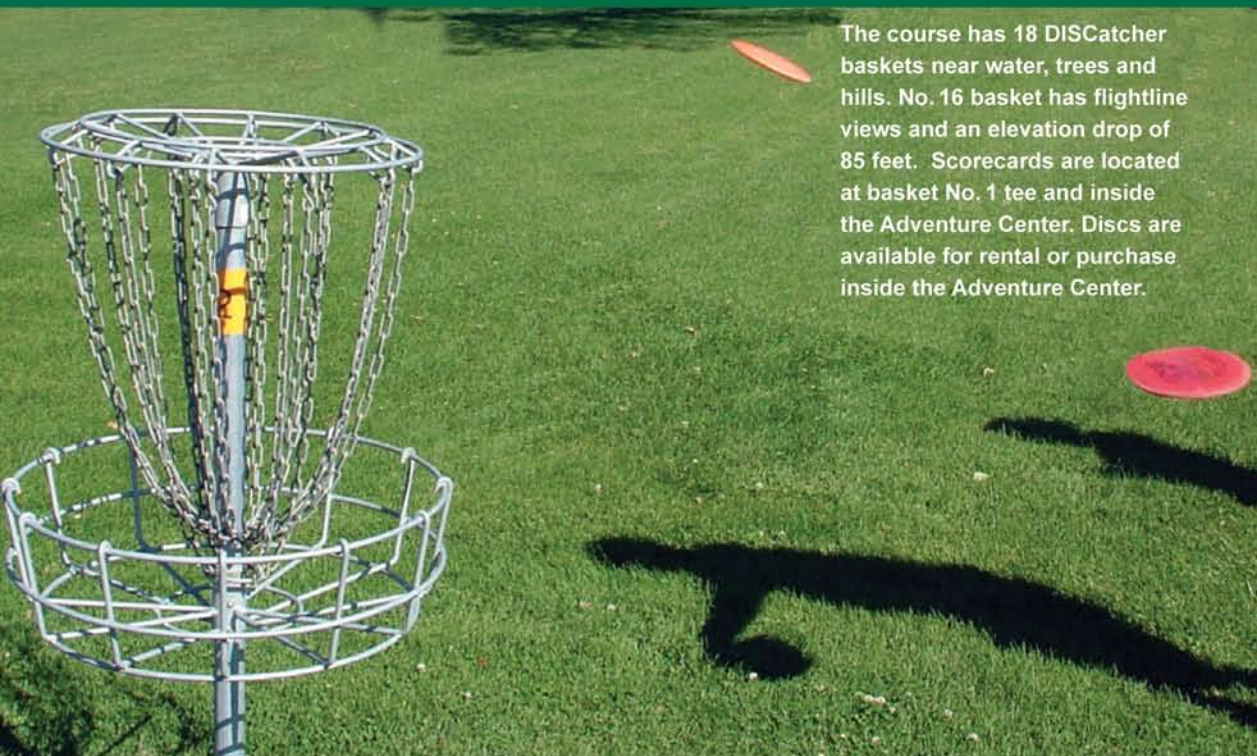

DISC GOLF

Come out and play today!

The course has 18 DISCatcher baskets near water, trees and hills. No. 16 basket has flightline views and an elevation drop of 85 feet. Scorecards are located at basket No. 1 tee and inside the Adventure Center. Discs are available for rental or purchase inside the Adventure Center.

Outdoor Adventure Center (LOAC)

Former Gateway Valley Golf Course Area

Westover Street, Bldg. 871
925-5532/5533
www.lacklandfss.com